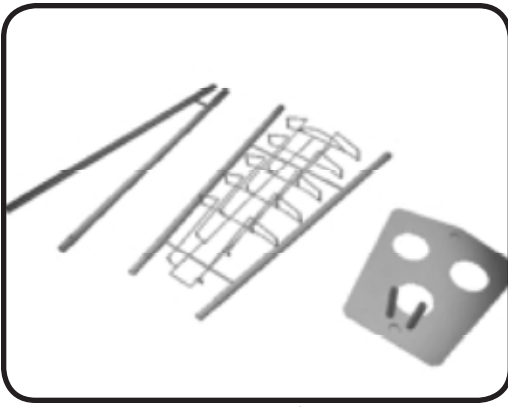

features & benefits

Slim and attractive with 5 front facing pockets and a snap-together design, that's the Victory! Carry bag included.

Silver: VIC-S

Black: VIC-B

hardware specifications	graphic specifications	additional info
<p>Color: black or silver Weight of base: 3.15 lbs. Profile of base: 14.5"d x 13"w x 3.5"t Height of display: 52" Pocket size: 1.5:d x 9"w x 7.5"t Bag: Black with red handle straps</p>		<p>Shipping size: 30" x 17" x 4" Shipping weight: 11 lbs.</p>

Assembly Instructions

Remove the system from the box.

Find the bottom section of the rack. The bottom section has both ends open as shown above.

Place the bottom section onto the foot, making sure that it snaps into place. Make sure the narrow end is down.

Find the top section of the rack. The top section has the literature pockets as pictured above.

Place the top section onto the bottom section, making sure that it snaps into place.

If done correctly there should be a slight backwards slope to the system.