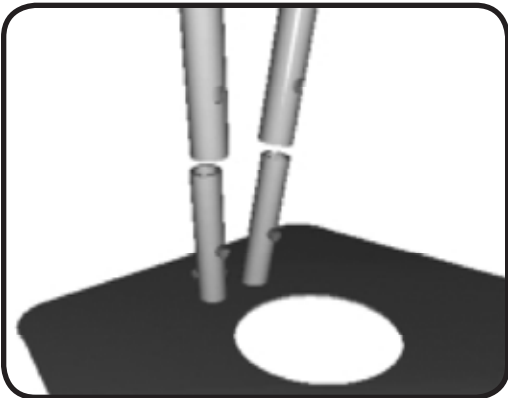

features & benefits

Slim and attractive with 5 front facing pockets and a snap-together design, that's the Victory! Carry bag included.

Silver: VIC-S

Black: VIC-B

hardware specifications	graphic specifications	additional info
<p>Color: black or silver Weight of base: 3.15 lbs. Profile of base: 14.5"d x 13"w x 3.5"t Height of display: 52" Pocket size: 1.5:d x 9"w x 7.5"t Bag: Black with red handle straps</p>		<p>Shipping size: 30" x 17" x 4" Shipping weight: 11 lbs.</p>

Assembly Instructions

Remove the system from the box.

Find the bottom section of the rack. The bottom section has both ends open as shown above.

Place the bottom section onto the foot, making sure that it snaps into place. Make sure the narrow end is down.

Find the top section of the rack. The top section has the literature pockets as pictured above.

Place the top section onto the bottom section, making sure that it snaps into place.

If done correctly there should be a slight backwards slope to the system.