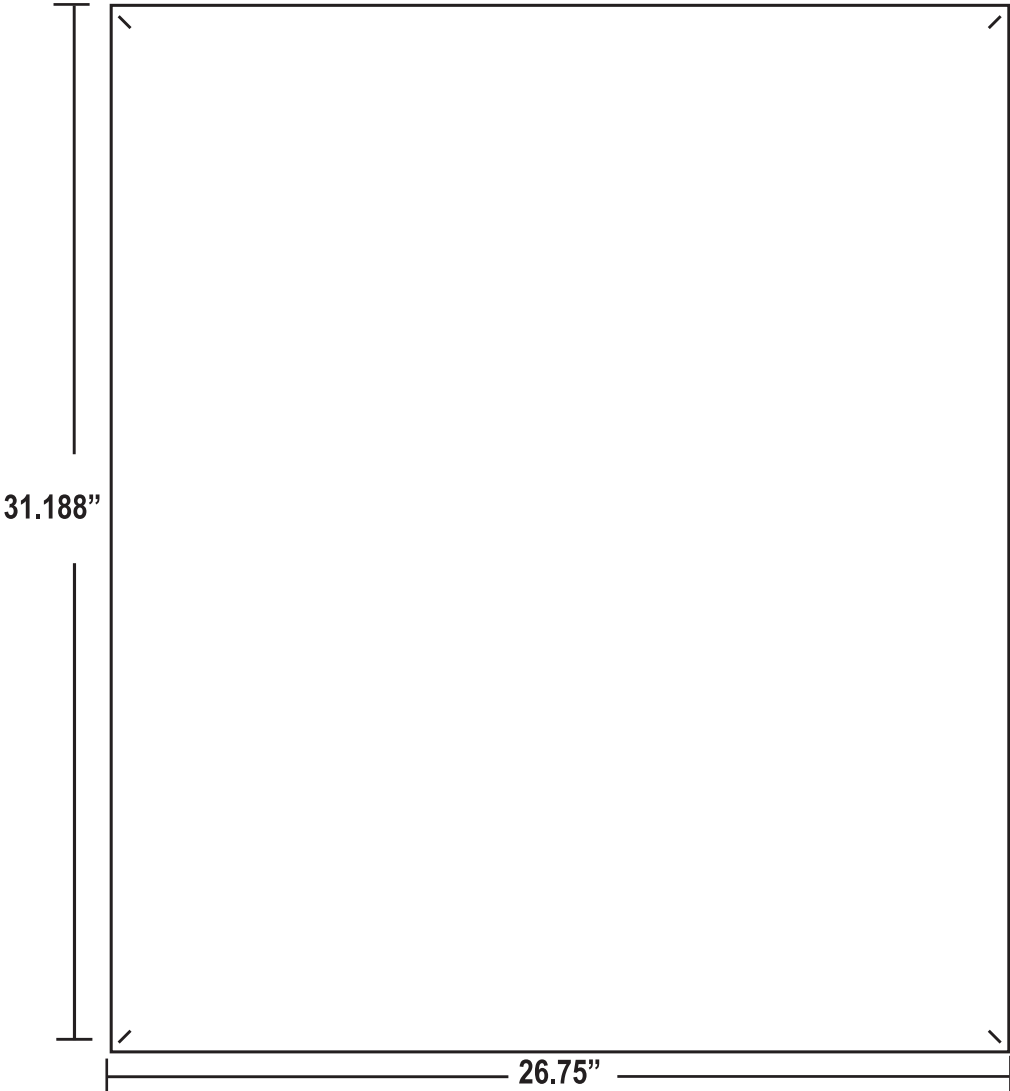

### Total Graphic Size

29.5"W x 28.5"H

\*Please keep all text and/or logos .5" from all sides.

\*Allow a .5" button hole in each corner of the graphic. Holes are double stitched.

\*Dye Sub products are printed CMYK (4 color) process from your file. PMS color matching is not guaranteed.

**Total Graphic Size**

26.75"W x 31.188"H

- \*Please keep all text and/or logos .5" from all sides.
- \*Allow a .5" button hole in each corner of the graphic. Holes are double stitched.
- \*Dye Sub products are printed CMYK (4 color) process from your file. PMS color matching is not guaranteed.
- \*All images must be embedded and all fonts must be outlined

### Total Graphic Size

26.75"W x 56"H

\*Please keep all text and/or logos .5" from all sides.

\*Allow a .5" button hole in each corner as well as in the center of each long side of the graphic. Holes are double stitched.