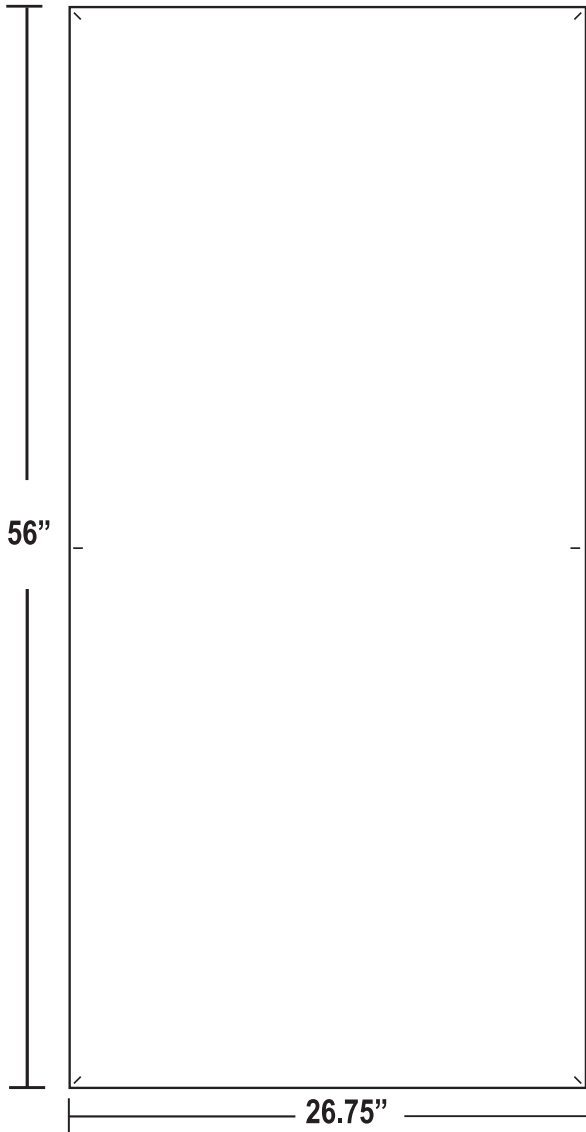

Total Graphic Size

26.75"W x 56"H

*Please keep all text and/or logos .5" from all sides.

*Allow a .5" button hole in each corner as well as in the center of each long side of the graphic. Holes are double stitched.

*Dye Sub products are printed CMYK (4 color) process from your file. PMS color matching is not guaranteed.

*All images must be embedded and all fonts must be outlined

ACCEPTABLE FILE FORMATS:

- Adobe Illustrator (.ai, .pdf, .eps)
- All Fonts Outlined/Images embedded

- 100 DPI AT 100%
- Adobe Photoshop - .psd, .tif, or .jpg