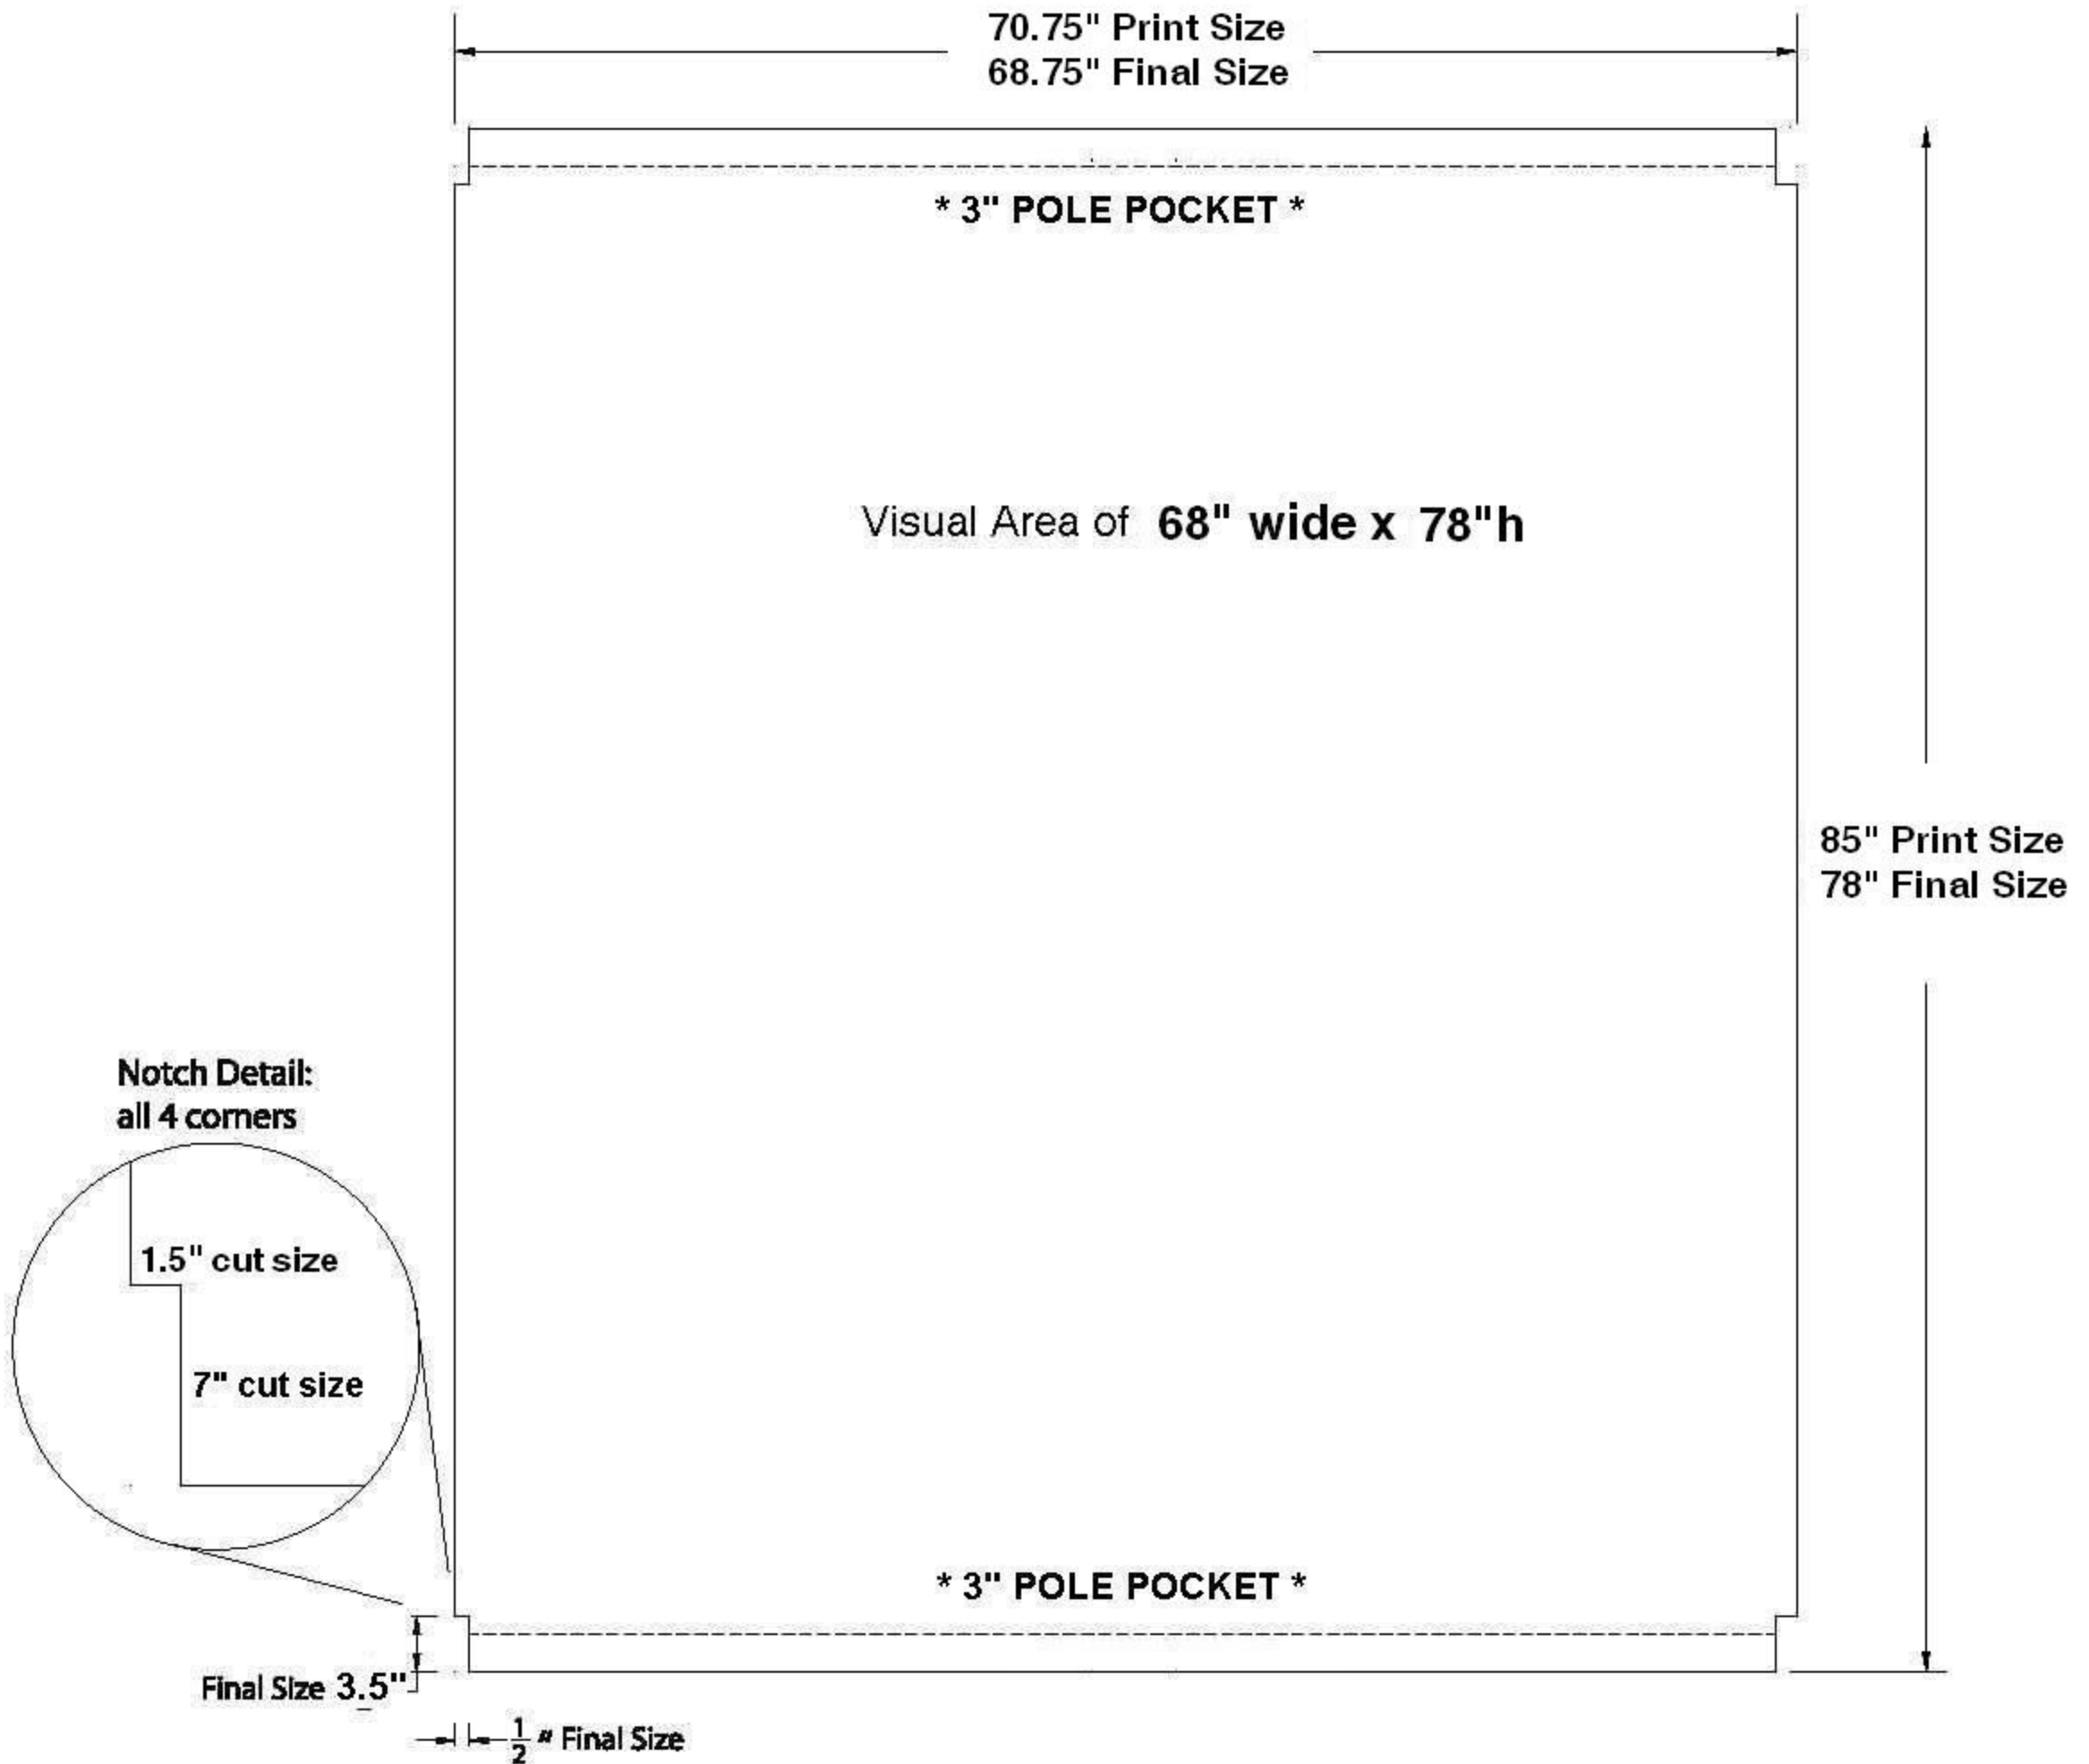

**68" wide x 78"h Visible Area**

**\*\* VERSION 2 \*\***

**\*\* VERSION 2 \*\***

**\*\* Hem 3/8" smooth Foam Cord into Left & Right Sides \*\***

**Foam Cord should run from the Top Notch to the Bottom Notch**