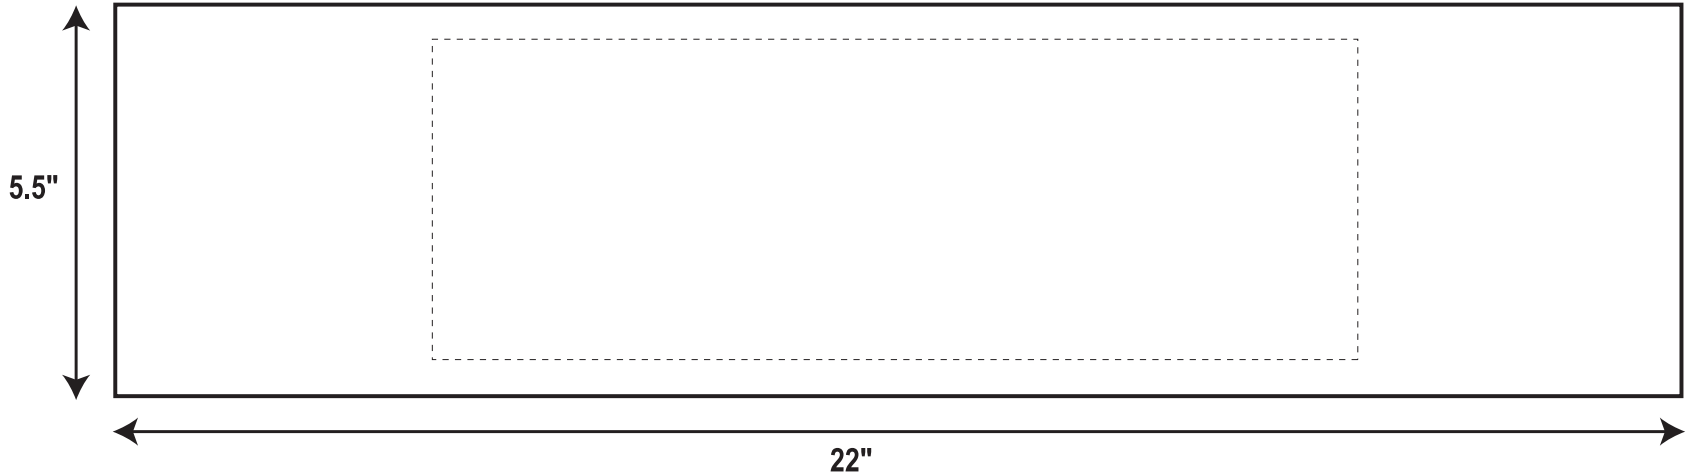

**STOCK
FABRIC COLORS**

- Red-PMS 193
- Royal Blue-PMS 286
- White
- Black
- Yellow-PMS 123
- Hunter Green-PMS 341
- Navy Blue-PMS 2767
- Pink-PMS 205
- Beige-PMS 7509

3-Color Imprint

Directors Chairs

Max Imprint Area
13"W x 4.5"H

ACCEPTABLE FILE FORMATS:

VECTOR ART ONLY

Vector lines

Vector image

- * Adobe Illustrator (.ai, .pdf, .eps)
- * All Fonts Outlined
- * All words at minimum 1/4" tall
- * All lines at minimum 1/8" thick

• PMS colors are for reference only.
• Slight shifts from PMS color may occur due to dye lot variations.
• PMS Color matching is not guaranteed.