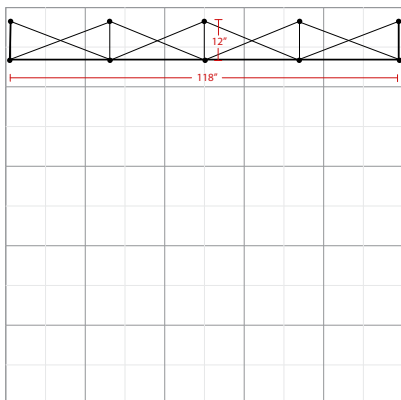

RPL FABRIC DISPLAY 10FT STRAIGHT

*Package includes padded nylon travel bag

*Optional 150 watt halogen lights

The box represents 10' x 10' booth.

Product Features

Our ultra lightweight aluminum alloy fabric pop-up display in a matte satin anodized finish is an ideal eye-catcher for your trade show, exhibition, or conference. Its versatility and simple 2-minute setup, as well as its Velcro attachment, makes it functional for special events as well as an in-office promotional tool for walk-in customers. Another convenient feature is that your graphic stays attached in your free travel/carry bag that comes with each frame you purchase.

Graphic Size	144"W x 89.5"H
Display Size	118"W x 89"H x 12"D

Finishing

2" loop Velcro perimeter

Printing Material	Fabric
-------------------	--------

Construction

Aluminum Frame

2" Hook Velcro Strips

Plastic Hooks

Weights - Dimensions

Shipping Weight	31 lbs
Shipping Dimensions	15" x 15" x 35"

Parts List

(1) Aluminum Frame	(1) Padded Nylon Bag with drawstring
(1) Digital Print on Fabric w/ End Panels	(1) Wheel Frame for Carry Bag

Graphic Specification

Graphic Size: 144W " x 89.5H" (includes 11.81" end panels on both sides)

Graphic turnaround is 3 business days after the proofs are approved.