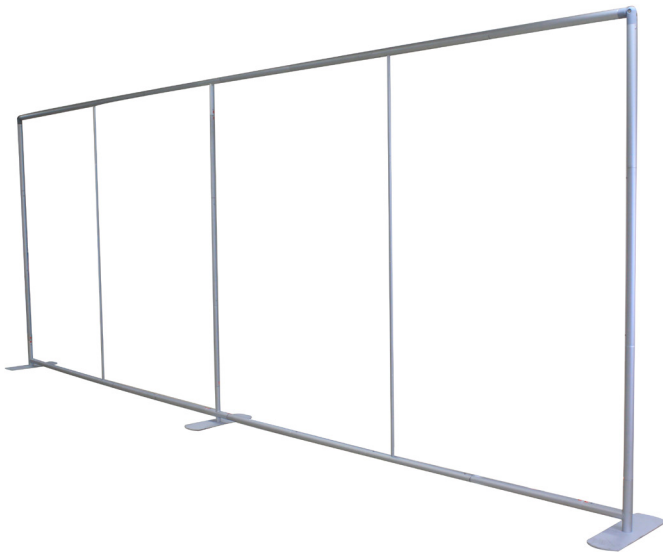

Product Code:
EZT20STR

EZ TUBE DISPLAY 20FT STRAIGHT

Medium Hard Case is included.

Product Features

Sleek and "EZ", our tension fabric systems are a great alternative to standard backwall displays. Quickly assembled in just 5 minutes, slide the tubes together to make the frame and lock in place with a push button snap. Then, simply pull the pillowcase-like graphic over the frame and zip it shut. The zipper, hidden from view, tightens the stretch fabric beautifully displaying your images. Disassembled, the lightweight frame and graphic fits inside a compact silver bag. The EZ Tube is available in 5 sizes and different styles. Quantity Prices are also available on our website.

| | |
|-------------------|--------------|
| Display Dimension | 240"W x 89"H |
|-------------------|--------------|

| | |
|--------------|----------------|
| Graphic Size | 234"W x 88.5"H |
|--------------|----------------|

Graphic Material

Stretch Fabric

Graphic Finishing

Sewn on the left, bottom, right and zipper on top.

Construction

Aluminum Frame

Weights - Dimensions

| | |
|-----------------|--------|
| Shipping Weight | 68 lbs |
|-----------------|--------|

| | |
|---------------------|-----------------|
| Shipping Dimensions | 41" x 24" x 19" |
|---------------------|-----------------|

Package Includes

Aluminum Frame

1 Medium Hard Case with wheels

Single or Double Sided Graphic Print