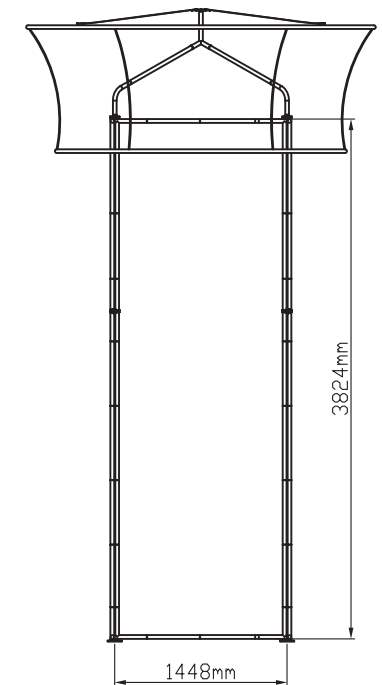

# SQUARE TOWER-BTT1042

Frame			Frame			Frame			Frame			Frame			TV kit		Shipping Case		accessories	
33	4		42	1		BTT10	1										CA900			
3	8		44	1		BFP42	6										CA500			
35	16		25	4		CABLE	1.5	-	3pt.	1							NYLON BAG			
12	8		56	4																
46	4		112°	4																
NO.	Quantity	Confirm	NO.	Quantity	Confirm	NO.	Quantity	Confirm	NO.	Quantity	Confirm	NO.	Quantity	Confirm	NO.	Confirm	NO.	Confirm		