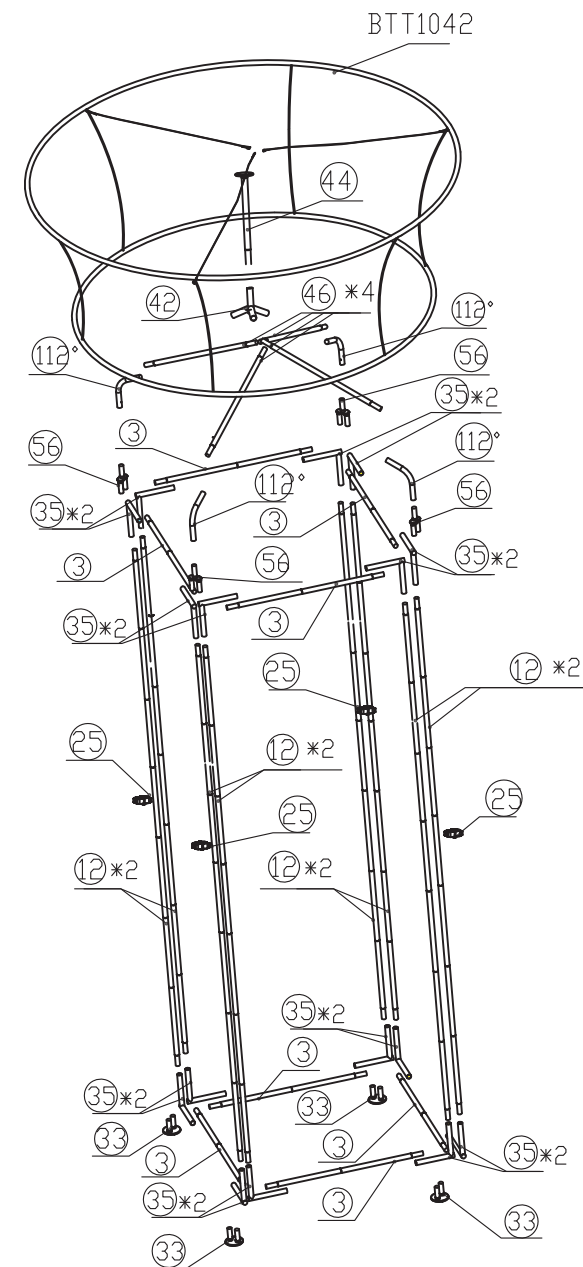

# SQUARE TOWER-BTT1042

Frame			Frame			Frame			Frame			Frame			TV kit		Shipping Case		accessories	
33	4		42	1		BTT10	1										CA900			
3	8		44	1		BFP42	6										CA500			
35	16		25	4		CABLE	1.5	-	3pt.	1							NYLON BAG			
12	8		56	4																
46	4		112°	4																
NO.	Quantity	Confirm	NO.	Quantity	Confirm	NO.	Quantity	Confirm	NO.	Quantity	Confirm	NO.	Quantity	Confirm	NO.	Confirm	NO.	Confirm		