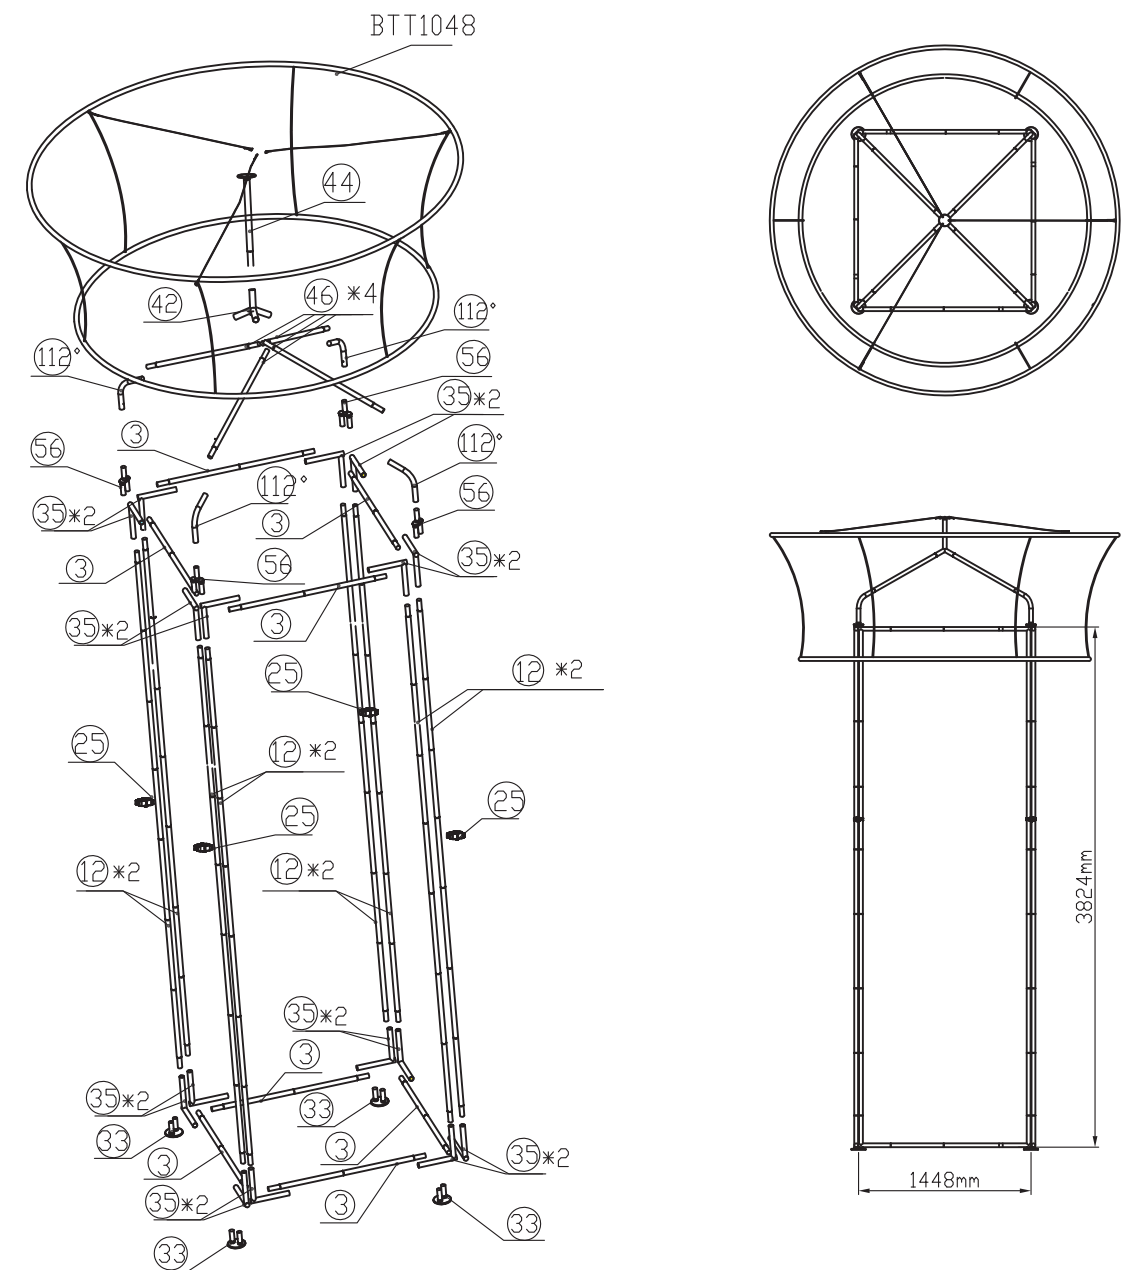

SQUARE TOWER-BTT1048

Frame			Frame			Frame			Frame			Frame			TV kit		Shipping Case		accessories	
③③	4		④②	1		BTT10	1										CA900			
③	8		④④	1		BFP48	6										CA500			
③⑤	16		②⑤	4		CABLE	1.5	-	3pt.	1							NYLON BAG			
①②	8		⑤⑥	4																
④⑥	4		①①②°	4																
NO.	Quantity	Confirm	NO.	Quantity	Confirm	NO.	Quantity	Confirm	NO.	Quantity	Confirm	NO.	Quantity	Confirm	NO.	Confirm	NO.	Confirm		