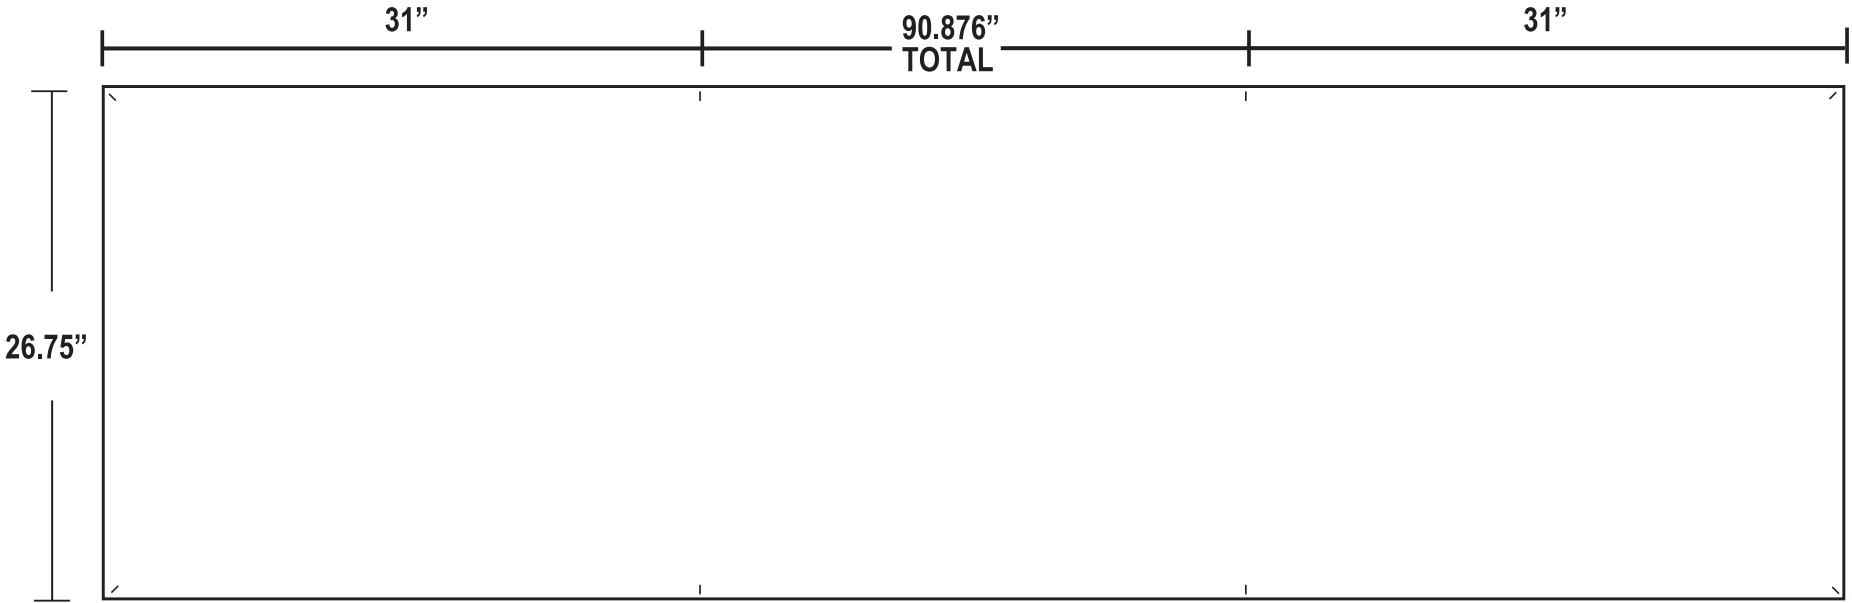

Total Graphic Size

90.876"W x 26.75"H

*Please keep all text and/or logos .5" from all sides.

*Allow a .5" button hole in each corner as well as 31" in from each edge of the graphic. Holes are double stitched.

*Dye Sub products are printed CMYK (4 color) process from your file. PMS color matching is not guaranteed.

*All images must be embedded and all fonts must be outlined

*graphic can be horizontal or vertical

ACCEPTABLE FILE FORMATS:

- Adobe Illustrator (.ai, .pdf, .eps)
- All Fonts Outlined/Images embedded

- *100 DPI AT 100%
- *Adobe Photoshop - .psd .tif, or .jpg