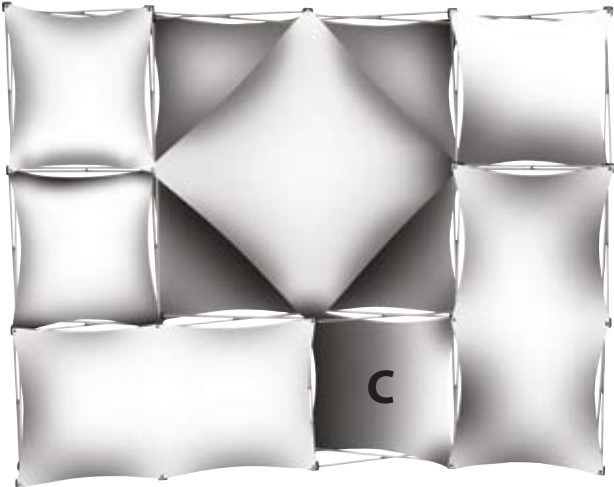

Vector image

- * Adobe Illustrator (.ai, .pdf, .eps)
- * All Fonts Outlined/Images embedded

Raster image

- * 100 DPI AT 100%
- * Adobe Photoshop - .psd
.tif, or .jpg

Total Graphic Size

26.75"W x 31.188"H

- *Please keep all text and/or logos .5" from all sides.
- *Allow a .5" button hole in each corner of the graphic. Holes are double stitched.
- *Dye Sub products are printed CMYK (4 color) process from your file. PMS color matching is not guaranteed.
- *All images must be embedded and all fonts must be outlined

*Allow a .5" button hole in each corner of the graphic. Holes are double stitched.

*Dye Sub products are printed CMYK (4 color) process from your file. PMS color matching is not guaranteed.

*All images must be embedded and all fonts must be outlined