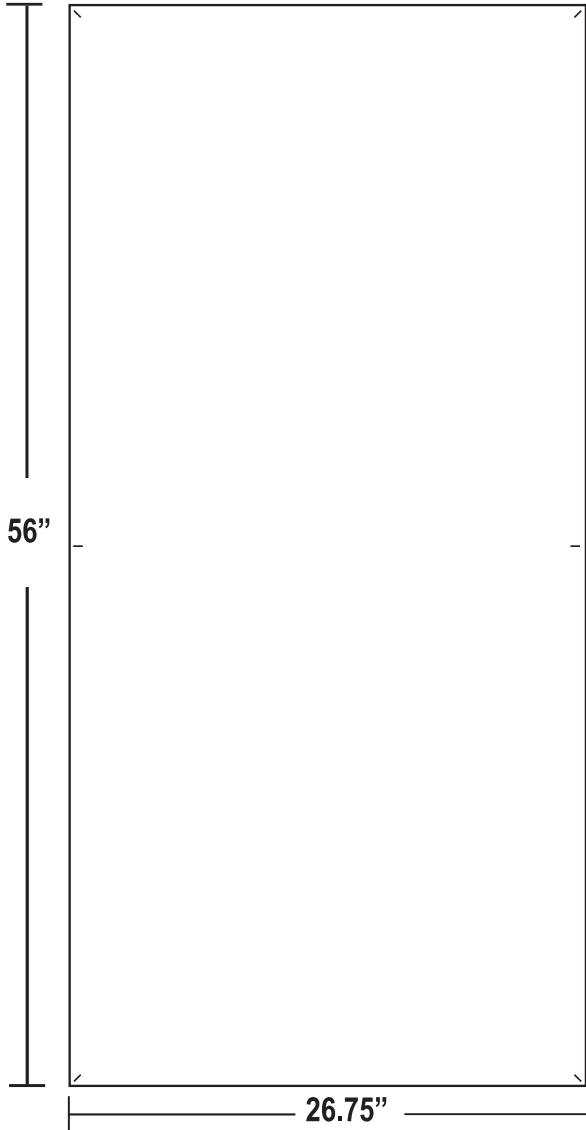

Total Graphic Size

26.75"W x 56"H

*Please keep all text and/or logos .5" from all sides.

*Allow a .5" button hole in each corner as well as in the center of each long side of the graphic. Holes are double stitched.

*Dye Sub products are printed CMYK (4 color) process from your file. PMS color matching is not guaranteed.

*All images must be embedded and all fonts must be outlined

ACCEPTABLE FILE FORMATS:

- Adobe Illustrator (.ai, .pdf, .eps)
- All Fonts Outlined/Images embedded

- 100 DPI AT 100%
- Adobe Photoshop - .psd .tif, or .jpg