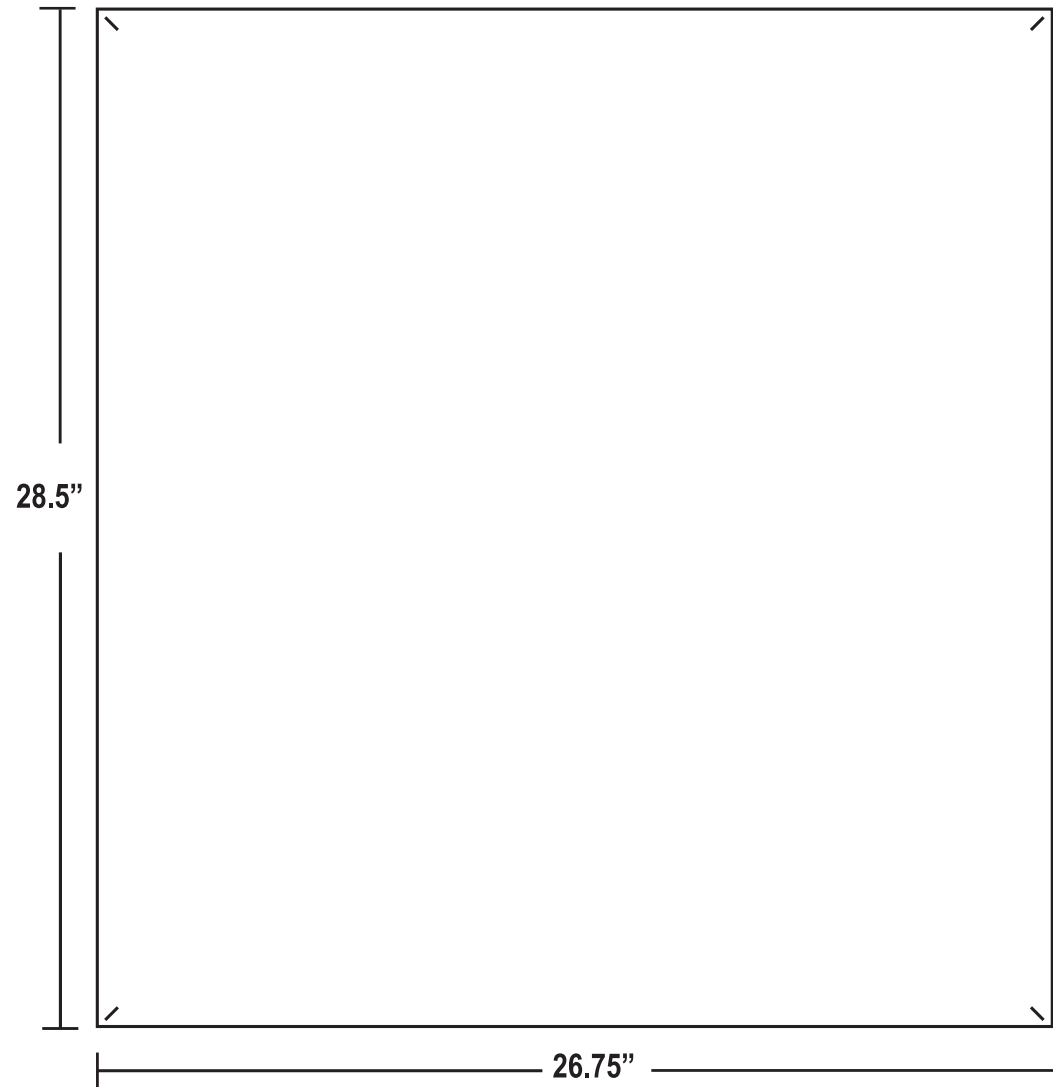

## Kit C Includes:

- 2 - Panel C
- 1 - Panel A
- 1 - Panel D
- 1 - Panel B

\*See pages 2-5 for graphic dimension for each panel

## Total Graphic Size

26.75"W x 28.5"H

- \*Please keep all text and/or logos .5" from all sides.
- \*Allow a .5" button hole in each corner of the graphic. Holes are double stitched.
- \*Dye Sub products are printed CMYK (4 color) process from your file. PMS color matching is not guaranteed.
- \*All images must be embedded and all fonts must be outlined

### Total Graphic Size

29.5"W x 28.5"H

\*Please keep all text and/or logos .5" from all sides.

\*Allow a .5" button hole in each corner of the graphic. Holes are double stitched.

\*Dye Sub products are printed CMYK (4 color) process from your file. PMS color matching is not guaranteed.

### Total Graphic Size

26.75"W x 31.188"H

- \*Please keep all text and/or logos .5" from all sides.
- \*Allow a .5" button hole in each corner of the graphic. Holes are double stitched.
- \*Dye Sub products are printed CMYK (4 color) process from your file. PMS color matching is not guaranteed.
- \*All images must be embedded and all fonts must be outlined