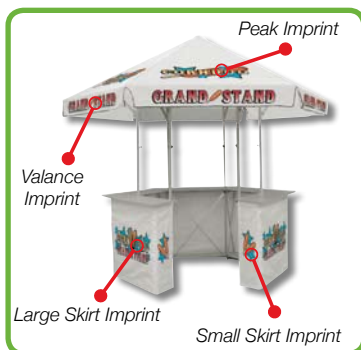

210 Denier PVC skirt easily wraps around frame with Velcro®.

Back entry view.

Order Information:

Description	Product Size	Counter Top Size	Shelf Size	Shipping Box	Weight
12' Concession Stand	116"H x 144"D x 144"W	.63"H x 48"L x 15.75"W	.5"H x 42.25"L x 10.63"W	Hard Case: 20"H x 54.5"W Soft Case: 73"L x 10.5"D	188 lbs.

- Imprint set-up fee of $85.00, first order only.
- Orders of more than 1 item are bulk packed. For other packing options please contact customer service. Additional fees may apply.
- PMS colors are reference only. Slight shifts in color may occur due to dye lot variations. PMS Color matching is not guaranteed.
- See pages 98-99 for additional information that may apply to your order.