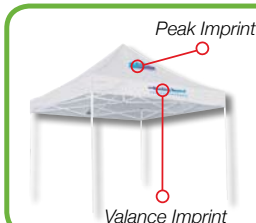

Replacement canopies and frames available online!

ShowStopper™ 6' Square Event Tent

Available in white canopies only.

Item#	Description	1	2-5	6-11	12-24
240009	6' Square White Tent (Unimprinted)	299.00	294.00	289.00	284.00
240050	6' Square Tent (Full-Color Thermal Imprint, 1 Location)	329.00	324.00	319.00	314.00
240051	6' Square Tent (Full-Color Thermal Imprint, 2 Locations)	389.00	382.00	375.00	368.00
240052	6' Square Tent (Full-Color Thermal Imprint, 3 Locations)	449.00	440.00	431.00	422.00
240053	6' Square Tent (Full-Color Thermal Imprint, 4 Locations)	509.00	498.00	487.00	476.00
240054	6' Square Tent (Full-Color Thermal Imprint, 5 Locations)	569.00	556.00	543.00	530.00
240055	6' Square Tent (Full-Color Thermal Imprint, 6 Locations)	629.00	614.00	599.00	584.00
240056	6' Square Tent (Full-Color Thermal Imprint, 7 Locations)	689.00	672.00	655.00	638.00
240057	6' Square Tent (Full-Color Thermal Imprint, 8 Locations)	749.00	730.00	711.00	692.00
Standard Lead Times-Blank		2 Days	2 Days	2 Days	2 Days
Standard Lead Times-Imprinted		7 Days	7 Days	7 Days	10 Days
Valance Imprint Area: 8"H x 60"W		Peak Imprint Area: 17"H x 46"W			

Create your own combination of peak and valance imprints!

Only 1 imprint per location.
Up to maximum of 8 locations per tent.
1 location = 1 peak imprint or 1 valance imprint.
Only 1 imprint set-up fee per tent.