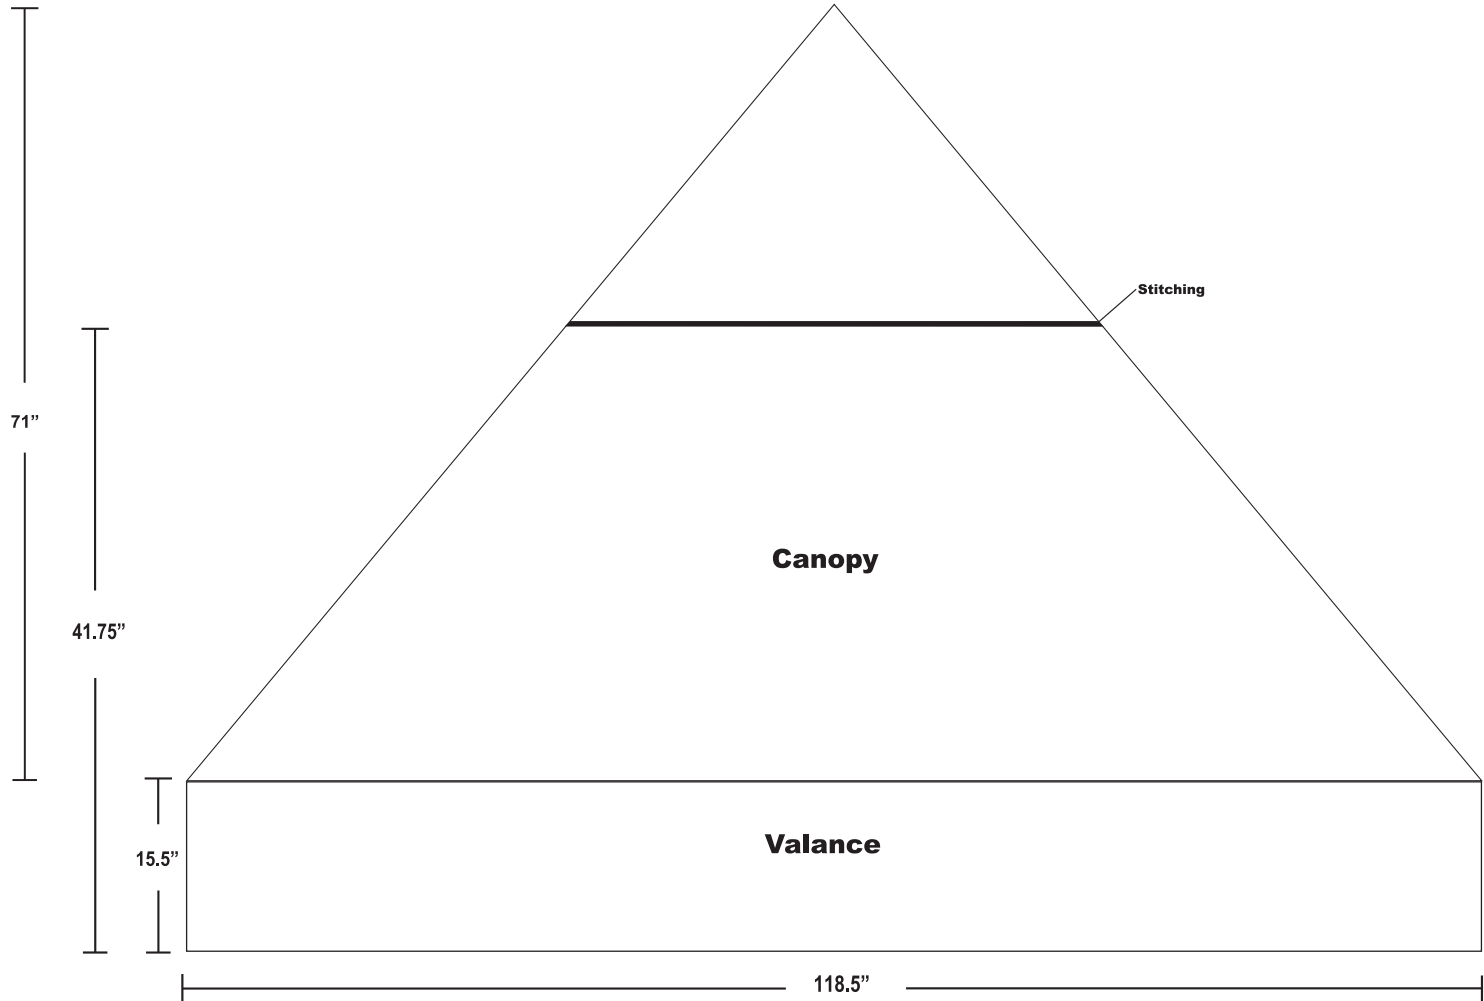

Total Visual Area:

118.5"W x 86.5"H

*PMS color matching is not guaranteed.

*Dye Sub products are printed CMYK (4 color) process from your file. If saved as RGB, art will be converted to CMYK.

*All images must be embedded and all fonts must be outlined