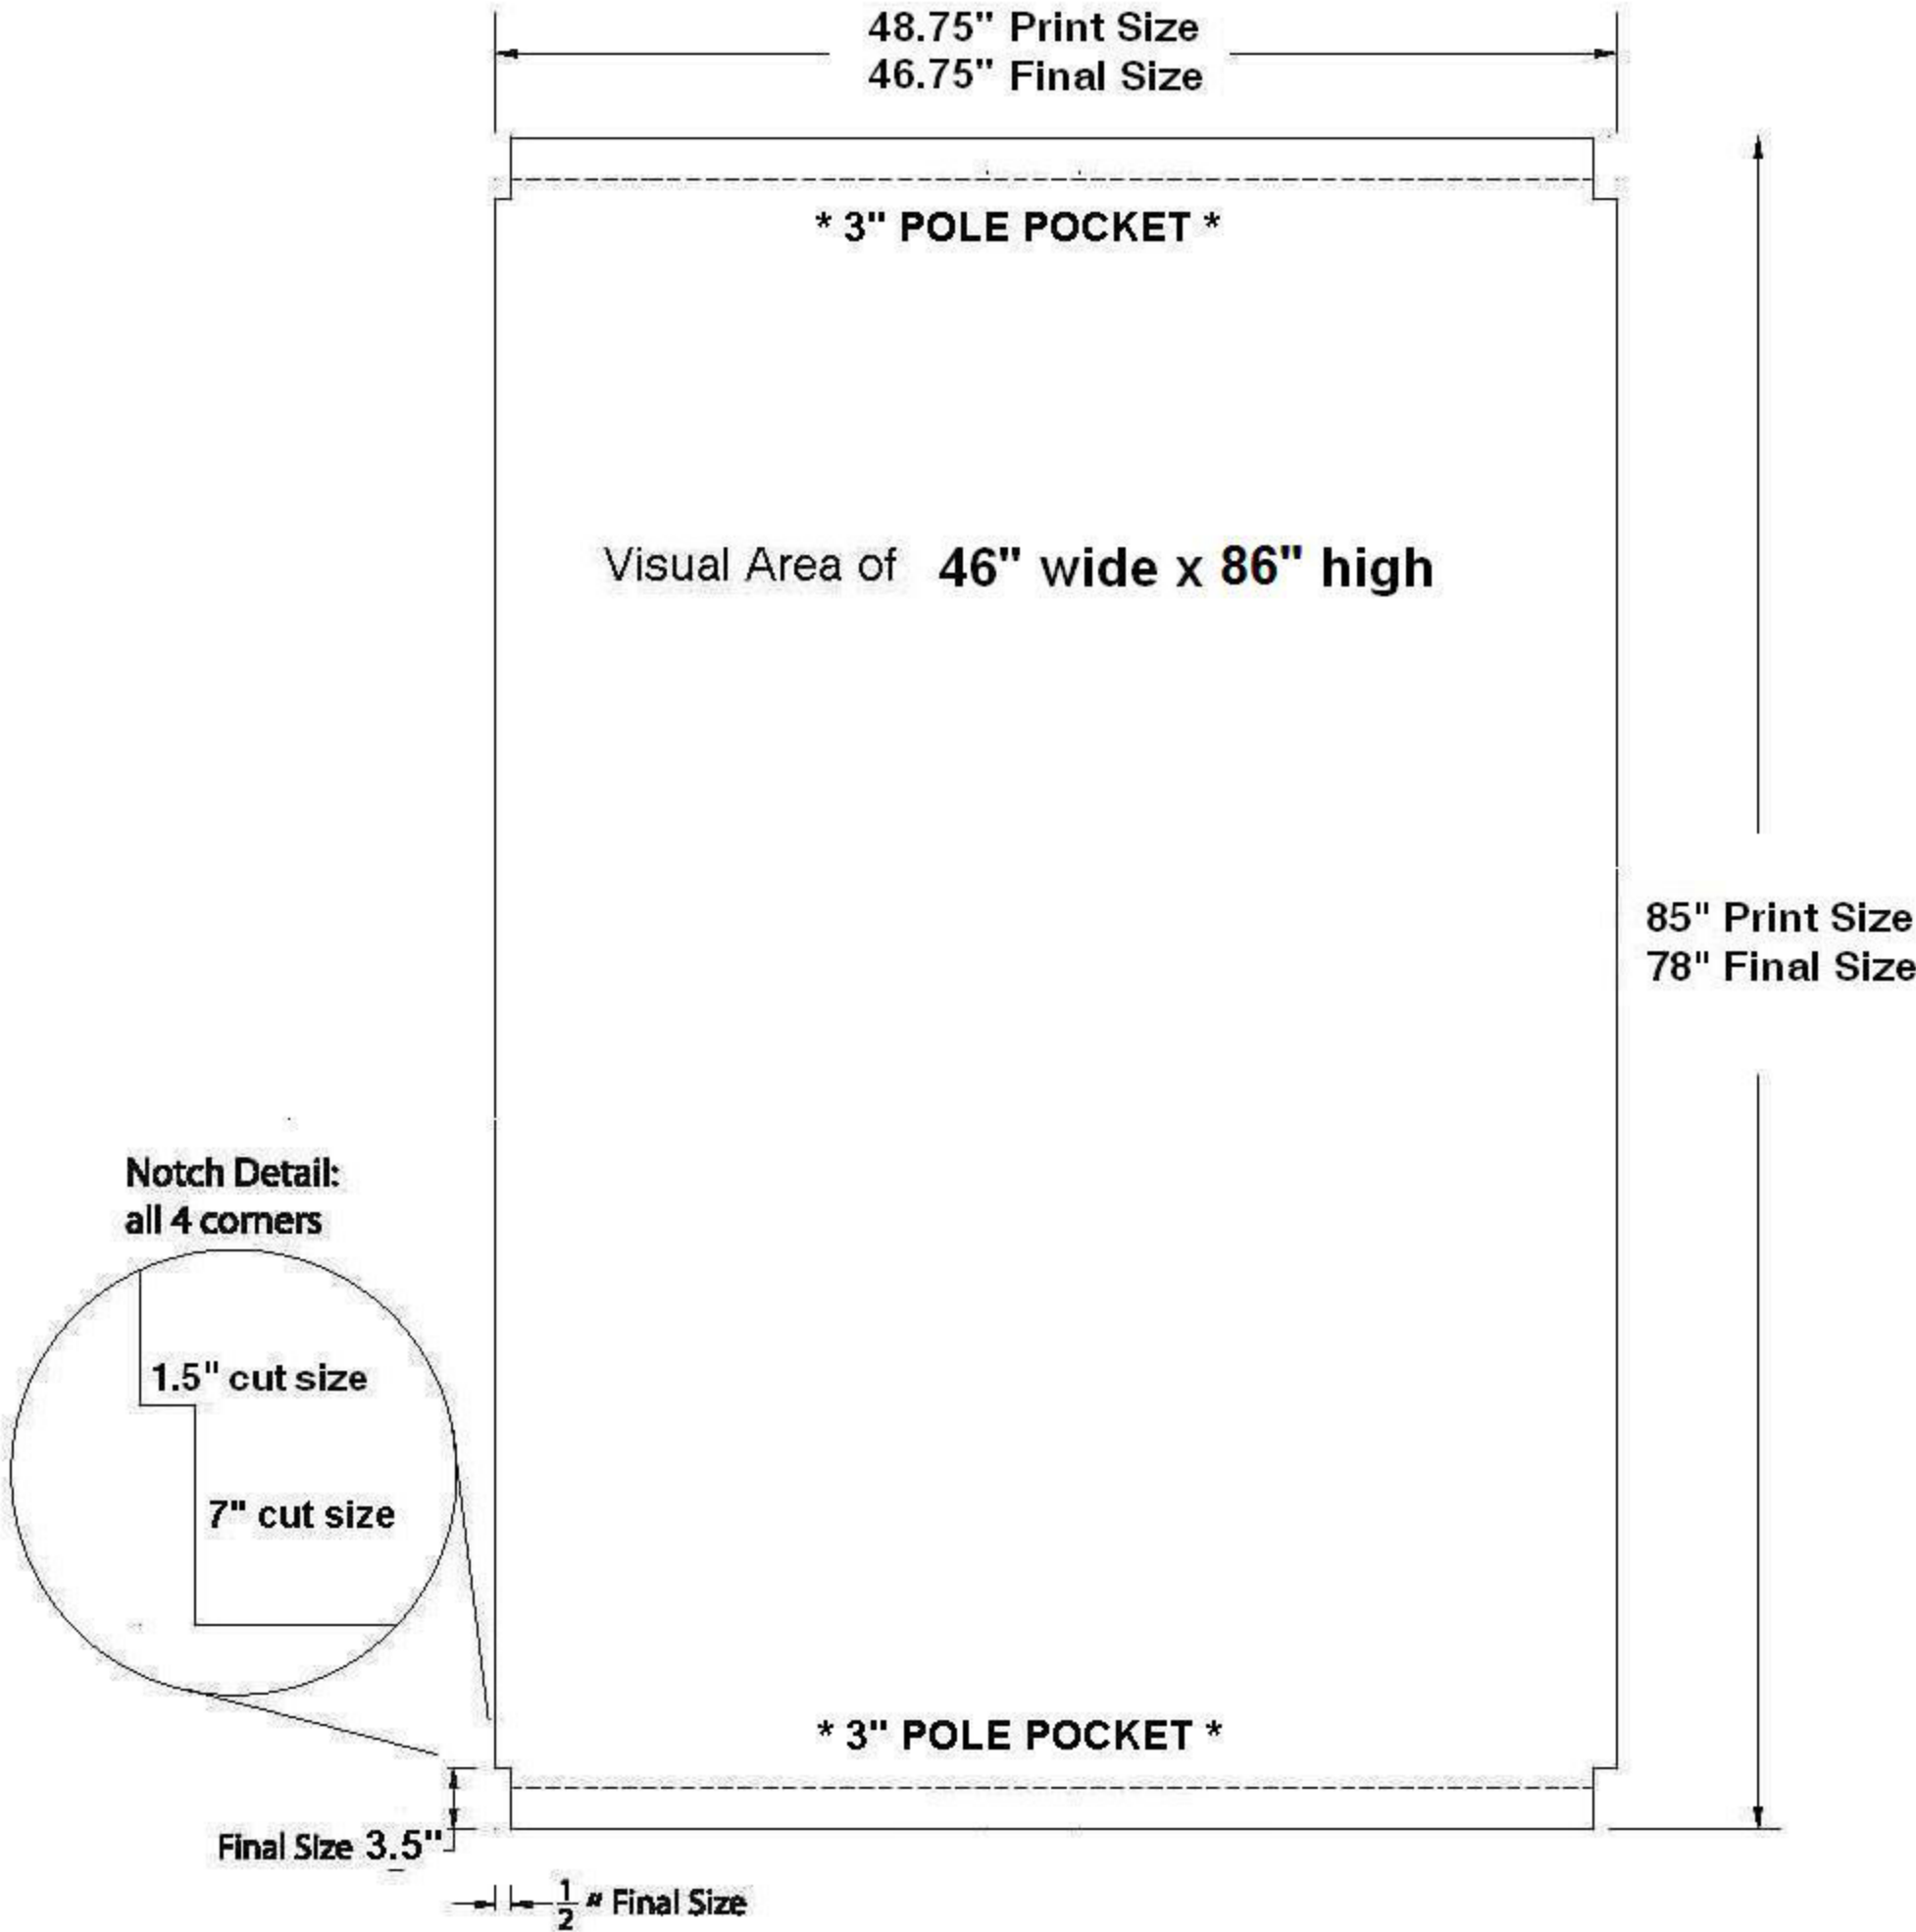

## 46" w x 78"h Visble Area

**\*\* Hem 3/8" smooth Foam Cord into Left & Right Sides \*\***

Foam Cord should run from the Top Notch to the Bottom Notch