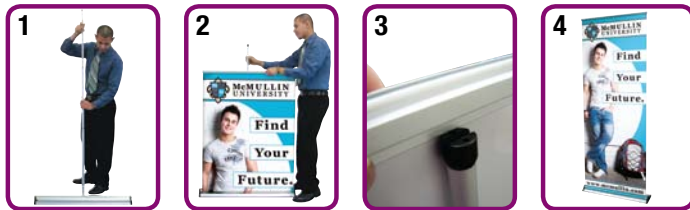

RAPID CHANGE RETRACTOR™ BANNER DISPLAY

BANNERS & FLAGS Field-replaceable graphics make this a great option for those customers who want to change graphics quickly and easily.

- Telescoping pole adjusts height from 58" up to 78".
- Our ProLAM™ 3 mil lamination is the best in the business!
- Easily change out graphics yourself, by simply replacing the graphics cartridge!

Adjustable in height for table or floor use.

Rapid Change Retractor™ shown with a 6' Standard Table Throw and 60" full-color thermal imprint Accent Runner.

Soft Carry Case included.

Juan Blanco
2 years

Sets up in seconds!

Flip open base for easy graphic replacement.

Rapid Change Retractor™ Banner Display

Kit Includes:

Retractor Display
Banner Graphic Cartridge
Soft Carry Case

Item#	Description	1	2-5	6-11	12-24
262022	Rapid Change Retractor™ Kit	279.00	274.00	269.00	264.00
260031	Rapid Change Retractor™ Hardware Only	199.00	194.00	189.00	184.00
262023	Replacement Graphic Cartridge and Banner	149.00	144.00	139.00	134.00
262032	Replacement Graphic Cartridge Only	59.00	56.00	53.00	49.00
190419	Replacement Graphic	99.00	96.00	93.00	89.00
	Standard Lead Times-Hardware Only	2 Days	2 Days	4 Days	6 Days
	Standard Lead Times	7 Days	7 Days	7 Days	10 Days