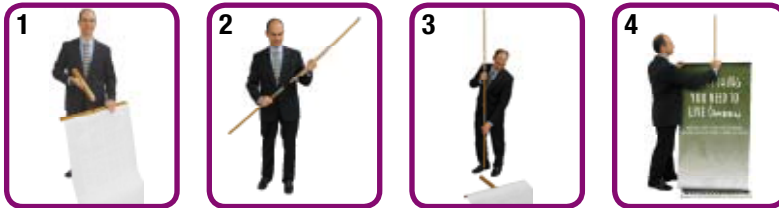

Sets up in seconds!

Order Information:

Description	Product Size	Graphic Area	Shipping Box	Weight
Bamboo L Banner Display	81.5"H x 15"D x 31.63"W	77.25"H x 31.63"W	6" x 5" x 39"	7 lbs.

- Orders of more than 1 item are bulk packed. For other packing options please contact customer service. Additional fees may apply.
- PMS colors are reference only. Slight shifts in color may occur due to dye lot variations. PMS Color matching is not guaranteed.
- See pages 98-99 for additional information that may apply to your order.

BAMBOO X BANNER DISPLAY

Constructed of 95% bamboo, for the environmentally conscious, this banner stand is dimensional, stable and easy to install.

- Full-color digital graphic printed on 7 mil recyclable vinyl media.
- Fade resistant recyclable UV inks.
- Lightweight and portable.
- Carry case included.