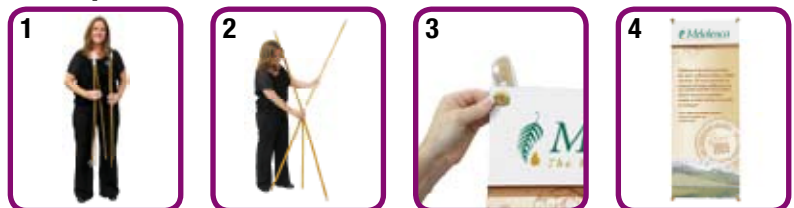

Sets up in seconds!

Order Information:

Description	Product Size	Graphic Area	Shipping Box	Weight
Bamboo X Banner Display	65"H x 18"D x 24"W	63"H x 24"W	6" x 5" x 39"	8 lbs.

- Orders of more than 1 item are bulk packed. For other packing options please contact customer service. Additional fees may apply.
- PMS colors are reference only. Slight shifts in color may occur due to dye lot variations. PMS Color matching is not guaranteed.
- See pages 98-99 for additional information that may apply to your order.